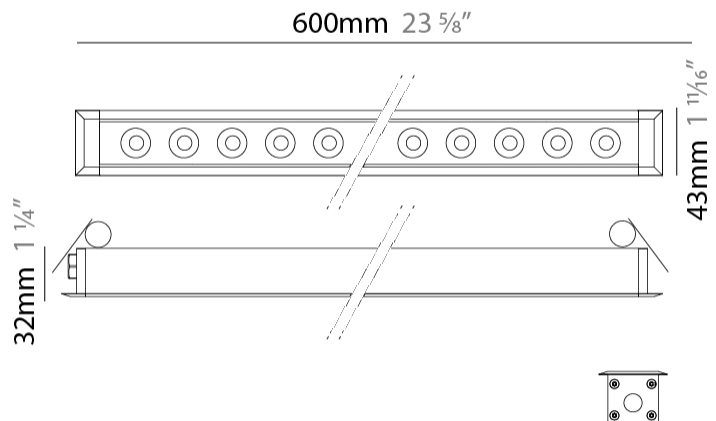

GENERAL

Series: Mini Corniche
Brand: Platek
Division: Exterior
Mounting Type: Recessed
Mounting Location: Ceiling
Subcategory: Downlight

PHYSICAL

Shape: Rectangle
Length (mm): 620
Length (in): 24 ³/₈
Width (mm): 43
Width (in): 1 ⁵/₈
Height (mm): 32
Height (in): 1 ¹/₄
Ceiling Thickness (mm): 2 - 13
Ceiling Thickness (in): 1/16 - 1/2
Light Distribution: Downlight
Weight (kg): 1.3
Weight (lbs): 2.8
Diffuser: Clear tempered glass
Gasket: Gore-Tex valve to prevent condensation
Fixture Finish: BLK / WHI / GRY / COR / ANT / BRZ
Fixture Material: Extruded Aluminum
Cut-out Measurements: 36mm / 1 7/16" x 610mm / 24"

ELECTRICAL

Lamp Type: LED
Total Output Wattage (W): 18.5 / 10.5 (Dif) / 11 (Asy)
Driver Included: No
Driver Location: Remote
Driver Type: Constant Voltage - 120 / 277Vac
Driver Class: Class 2
Input Voltage (V): 120 - 277
Output Voltage (V): 24
Upon Request: (Not included - see components [IP65 or higher enclosure to be supplied by others]) 0-10Vdc dimming / Phase dimming / Non-dimming 120/277Vac

LED

Number of LEDs: 18
Color Temperature (°K): 3000 / 4000
Max. Delivered Lumen (lm): 1500 / 1560
Nominal Lumen (lm): 2520 / 2610
CRI: >80 CRI
Lamp Life (hrs): 60000

OPTICAL

Optic°: 13 / 26 / 40 / ASY / DIF / ELL

RATINGS AND CERTIFICATIONS

Certified By: Certified for North American Standards
IP rating: IP65
IK Rating: IK07
Bug Rating: B2 U1 G0

PROJECT
TYPE
SPECIFIER
QUANTITY
DATE